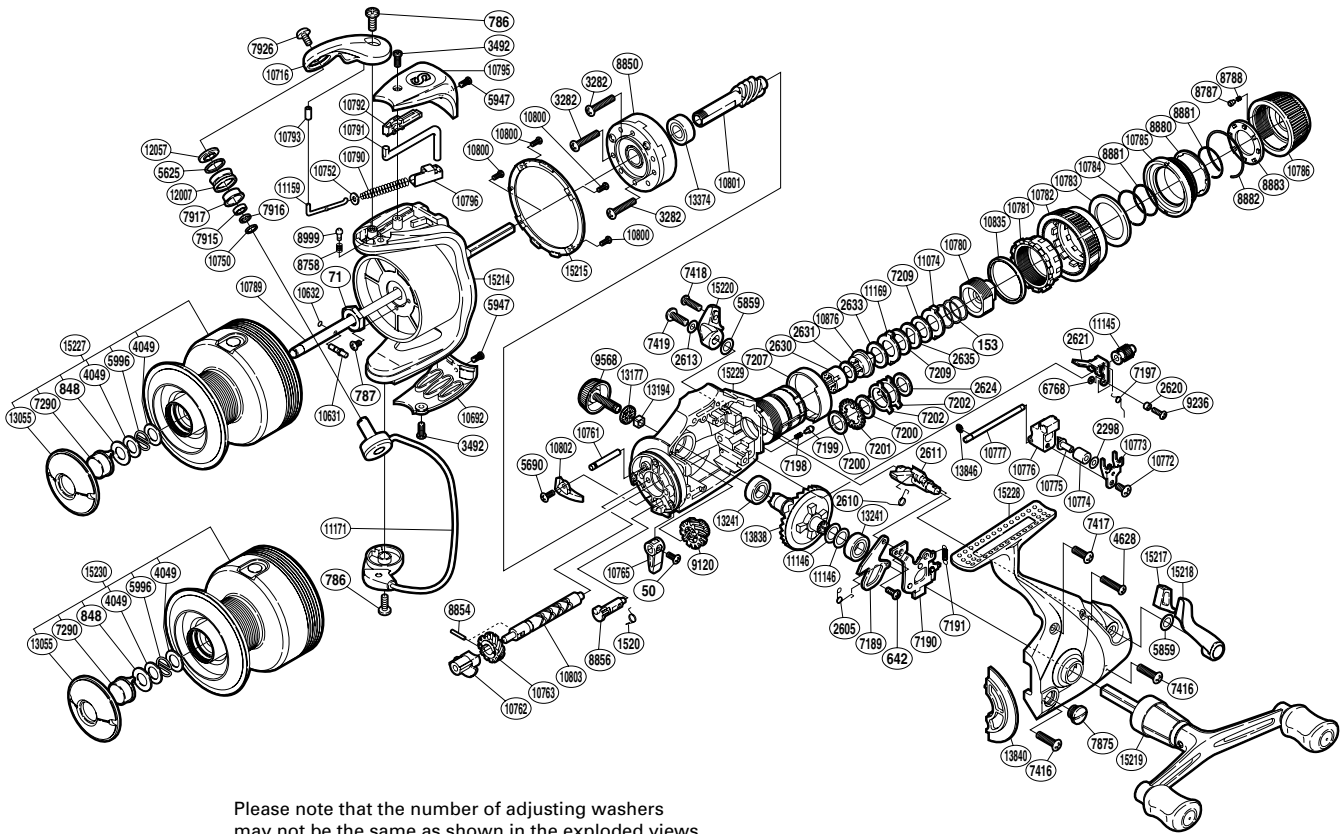

SHIMANO

BAITRUNNER XT SA-RB

BTR-XT10000RB

Please note that the number of adjusting washers may not be the same as shown in the exploded views. (Adjustment will vary with each individual product.)

(1SH049001G)